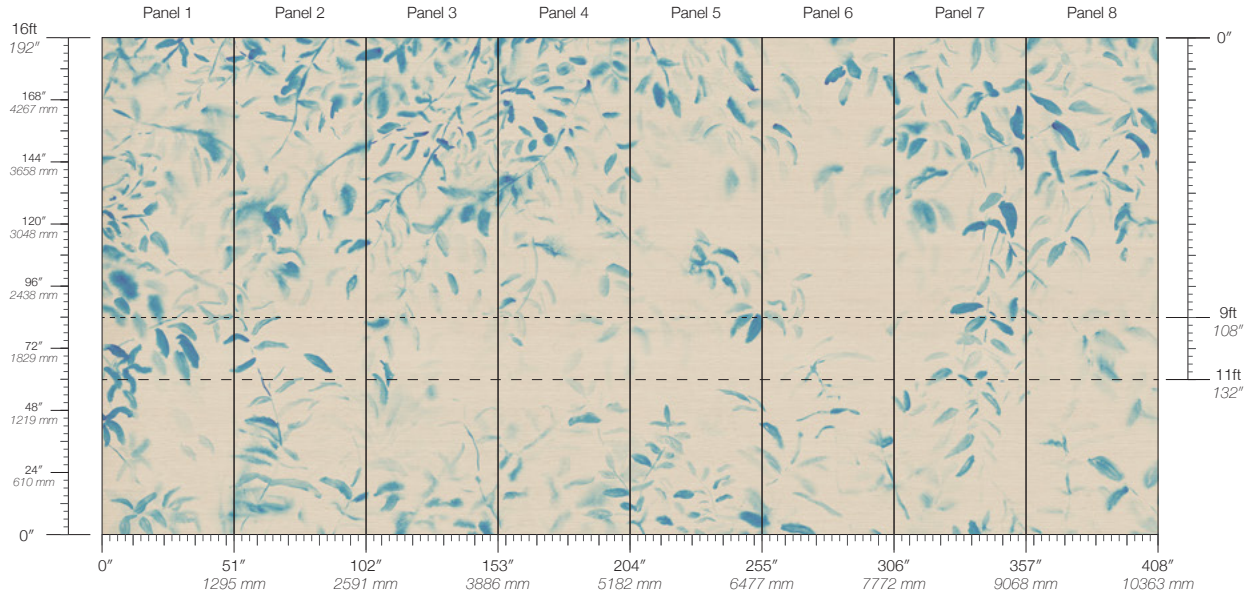

# PRIMA

Tear Sheet

Prima reflects an early moment in botanical form — when light, shadow, and structure first takeshape.

BASIL

BLUR

FOCUS

HALCYON

MISTLINE

# Prima Halcyon

Suitable for residential and commercial projects

**COLOR**  
Halcyon

**ITEM**  
8844

**CONTENT**  
Type II PVC Free

**PANEL WIDTH**  
51" / 1295 mm trimmed

**PANEL HEIGHT**  
108" / 2743 mm base  
132" / 3353 mm standard  
192" / 4877 mm extended